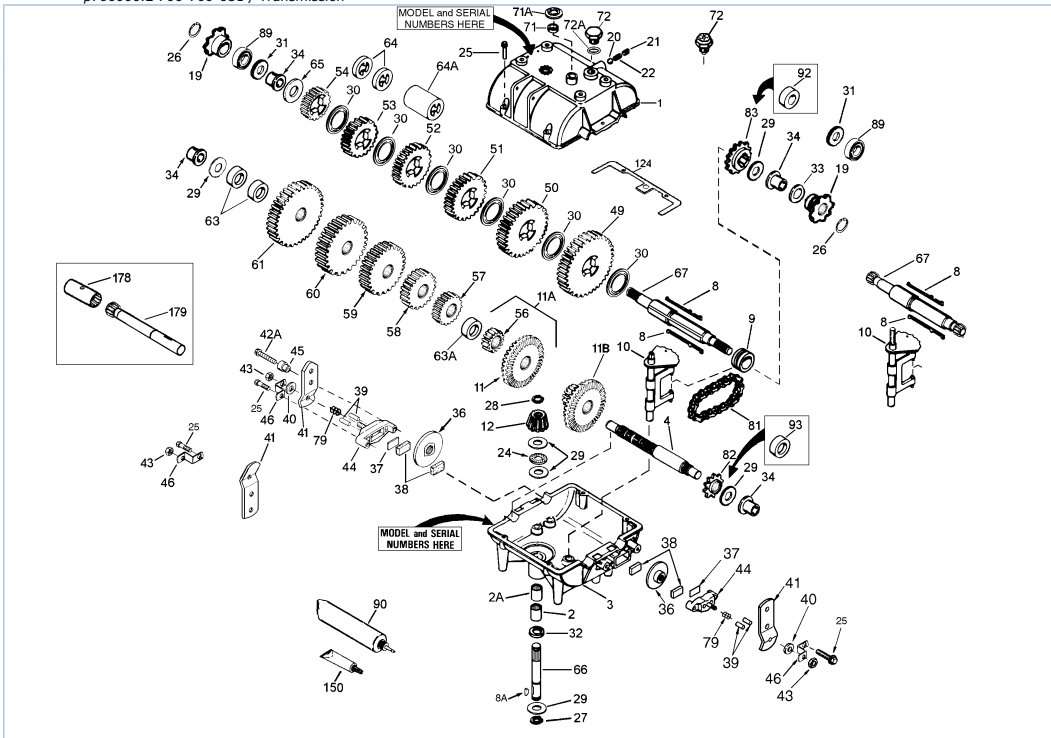

p700000.2 700-700-051 / Transmission

Part List

p700000.2 700-700-051 / Transmission

REF #	ITEM #	DESCRIPTION	QTY	REMARK
1	770061A	Case	1	
3	772083	Cover	1	
4	776134	Countershaft	1	
8	792089A	Shift Key	4	
9	784266	Shift Collar	1	
10	784267	Shift Rod & Fork	1	
11	778154	Bevel Gear (42 teeth-steel)	1	
12	778153	Input Bevel Pinion (steel)	1	
19	786095	Sprocket (12 teeth)	1	
20	792077A	Ball (Stainless Steel 5/16" dia.)	1	
21	792078	Set Screw 3/8-16 x 3/8"	1	
22	792079	Spring	1	
25	792073A	Screw 1/4-20 x 1-1/4"	8	
26	792072	Retaining Ring	1	
27	792035	Retaining Ring	1	
28	788040	Retaining Ring	1	
29	780072	Thrust Washer	5	
30	780108	Thrust Washer	5	
32	792001	O Ring (.823" OD)	1	
34	780105A	Flanged Bushing (5/8" ID)	4	
36	790003	Brake Disk	1	
37	790007	Brake Pad Plate	1	
38	799021	Brake Pad (pkg of 2)	2	
39	786026	Dowel Pin	2	
40	792076A	Flat Washer 5/16"	1	
41	790013	Brake Lever	1	
43	792075	Locknut 5/16-24	1	
44	790025	Brake Pad Holder	1	
46	786086	Brake Lever Bracket	1	
49	778125	Spur Gear (35 teeth)	1	
50	778124A	Spur Gear (30 teeth)	1	
51	778123A	Spur Gear (25 teeth)	1	
52	778122A	Spur Gear (22 teeth)	1	
53	778219	Spur Gear (20 teeth-steel)	1	
56	778136	Spur Gear (15 teeth-steel)	1	
57	778126A	Spur Gear (20 teeth)	1	
58	778127A	Spur Gear (25 teeth)	1	
59	778128A	Spur Gear (28 teeth)	1	
60	778129A	Spur Gear (30 teeth)	1	
65	780109	Thrust Washer	1	
66	776135	Input Shaft (3-11/16" long)	1	
67	776217	Shifter & Brake Shaft	1	
71	788069	Square Cut Seal	1	
72	792074	Threaded Plug 9/16-18	1	
81	786081	Roller Chain (No. 41 chain, 24 links)	1	
82	786082	Sprocket (9 teeth)	1	
83	786083	Sprocket (18 teeth)	1	
90	788067B	Grease (32 oz. bottle Bentonite Grease)	1	
150	510334	Gasket Eliminator (Loctite #515)	3	

Dealer Information

Dealer Name: Phone:

Part List

Tecumseh-Head 700-700-051 / Complete Replacement.

REF #	ITEM #	DESCRIPTION	QTY	REMARK
1	NONE	Complete Replacement	1	

Dealer Information

Dealer Name: Phone: